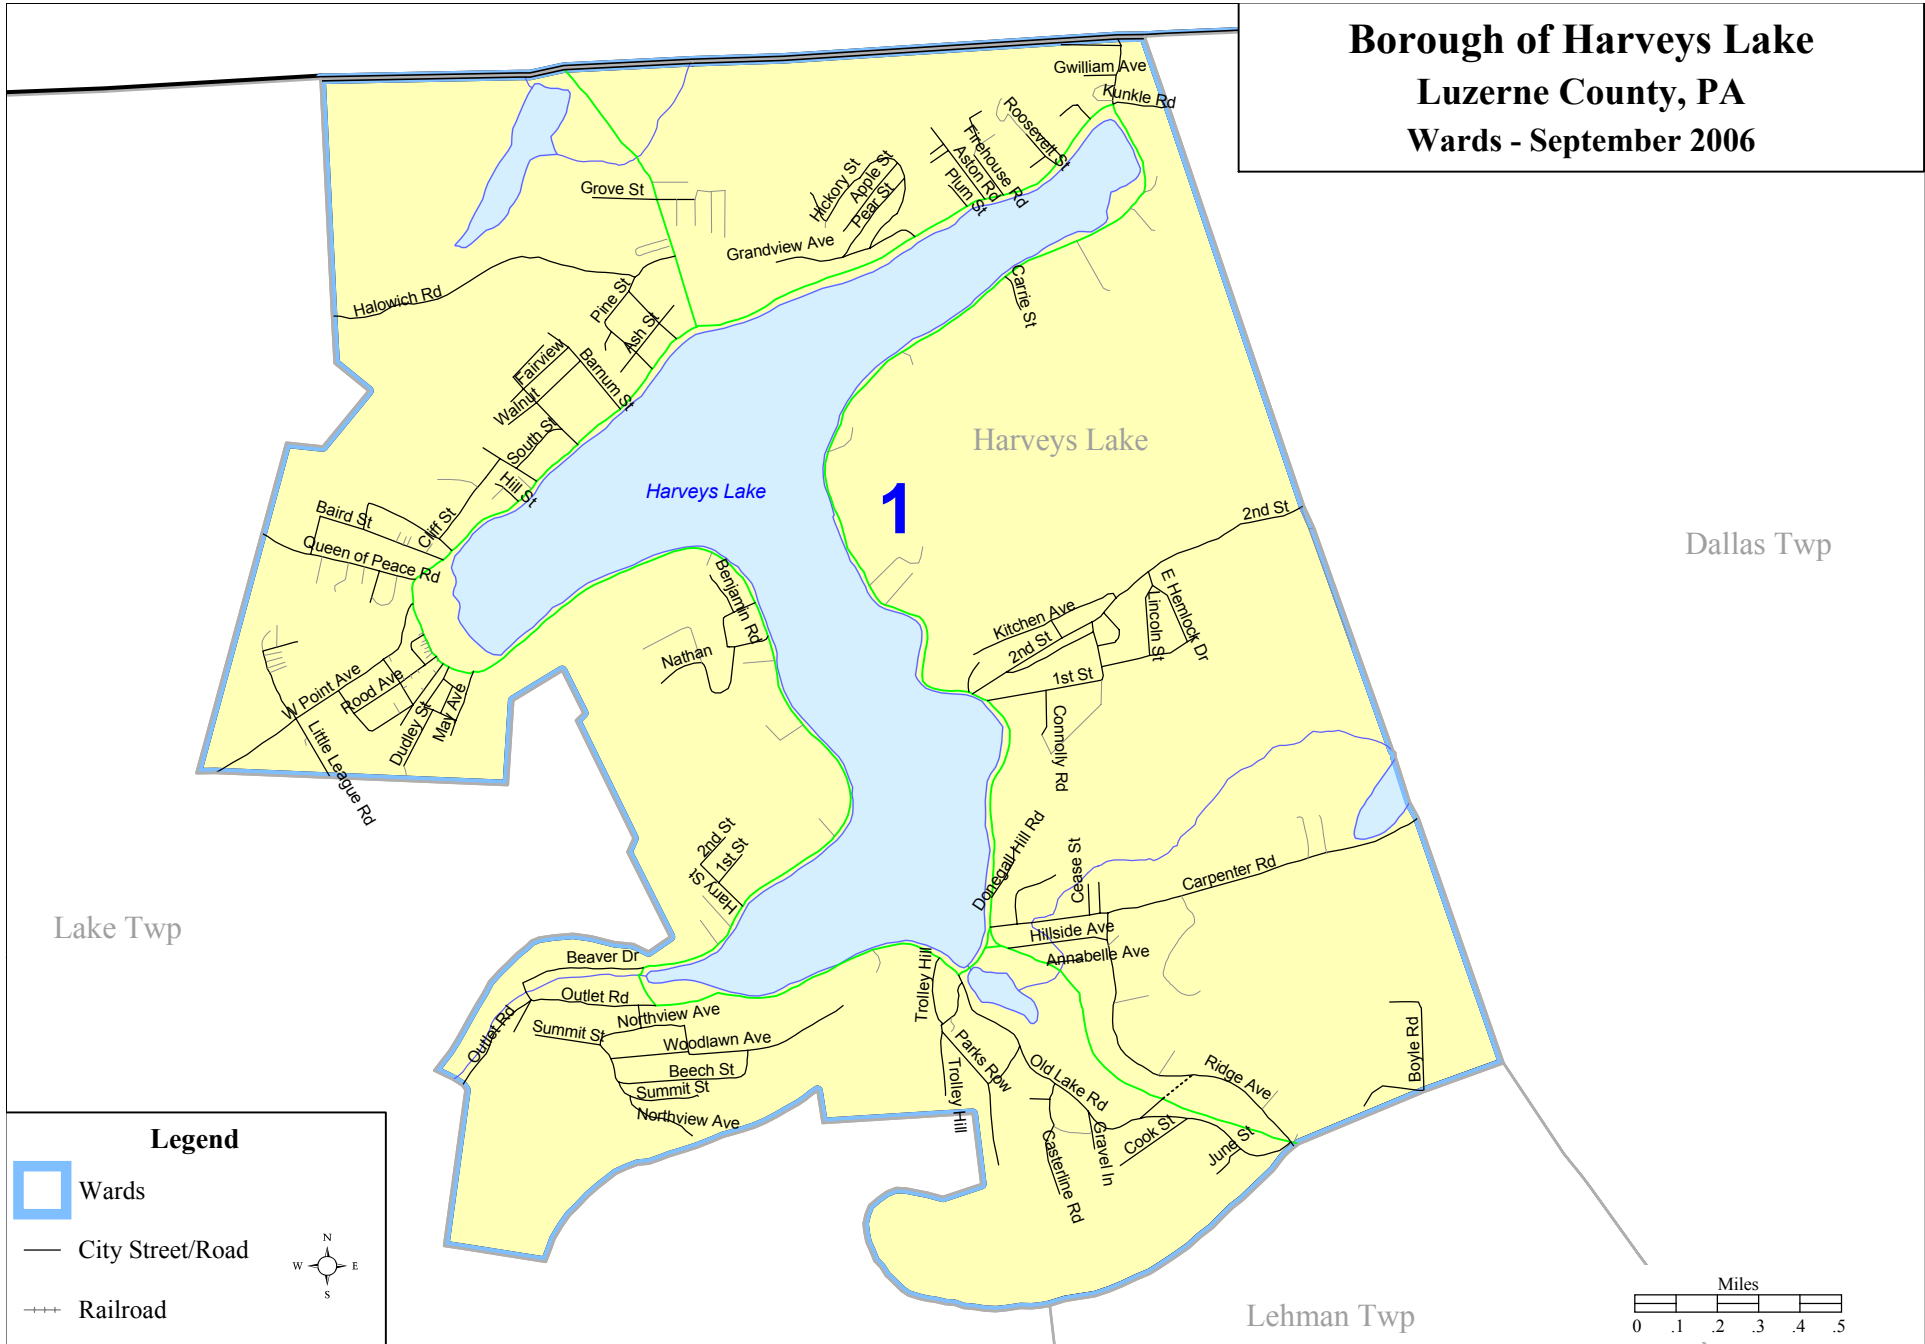

**Borough of Harveys Lake**  
**Luzerne County, PA**  
**Wards - September 2006**

Dallas Twp

Lake Twp

Lehman Twp

**Legend**

-  Wards
-  City Street/Road
-  Railroad