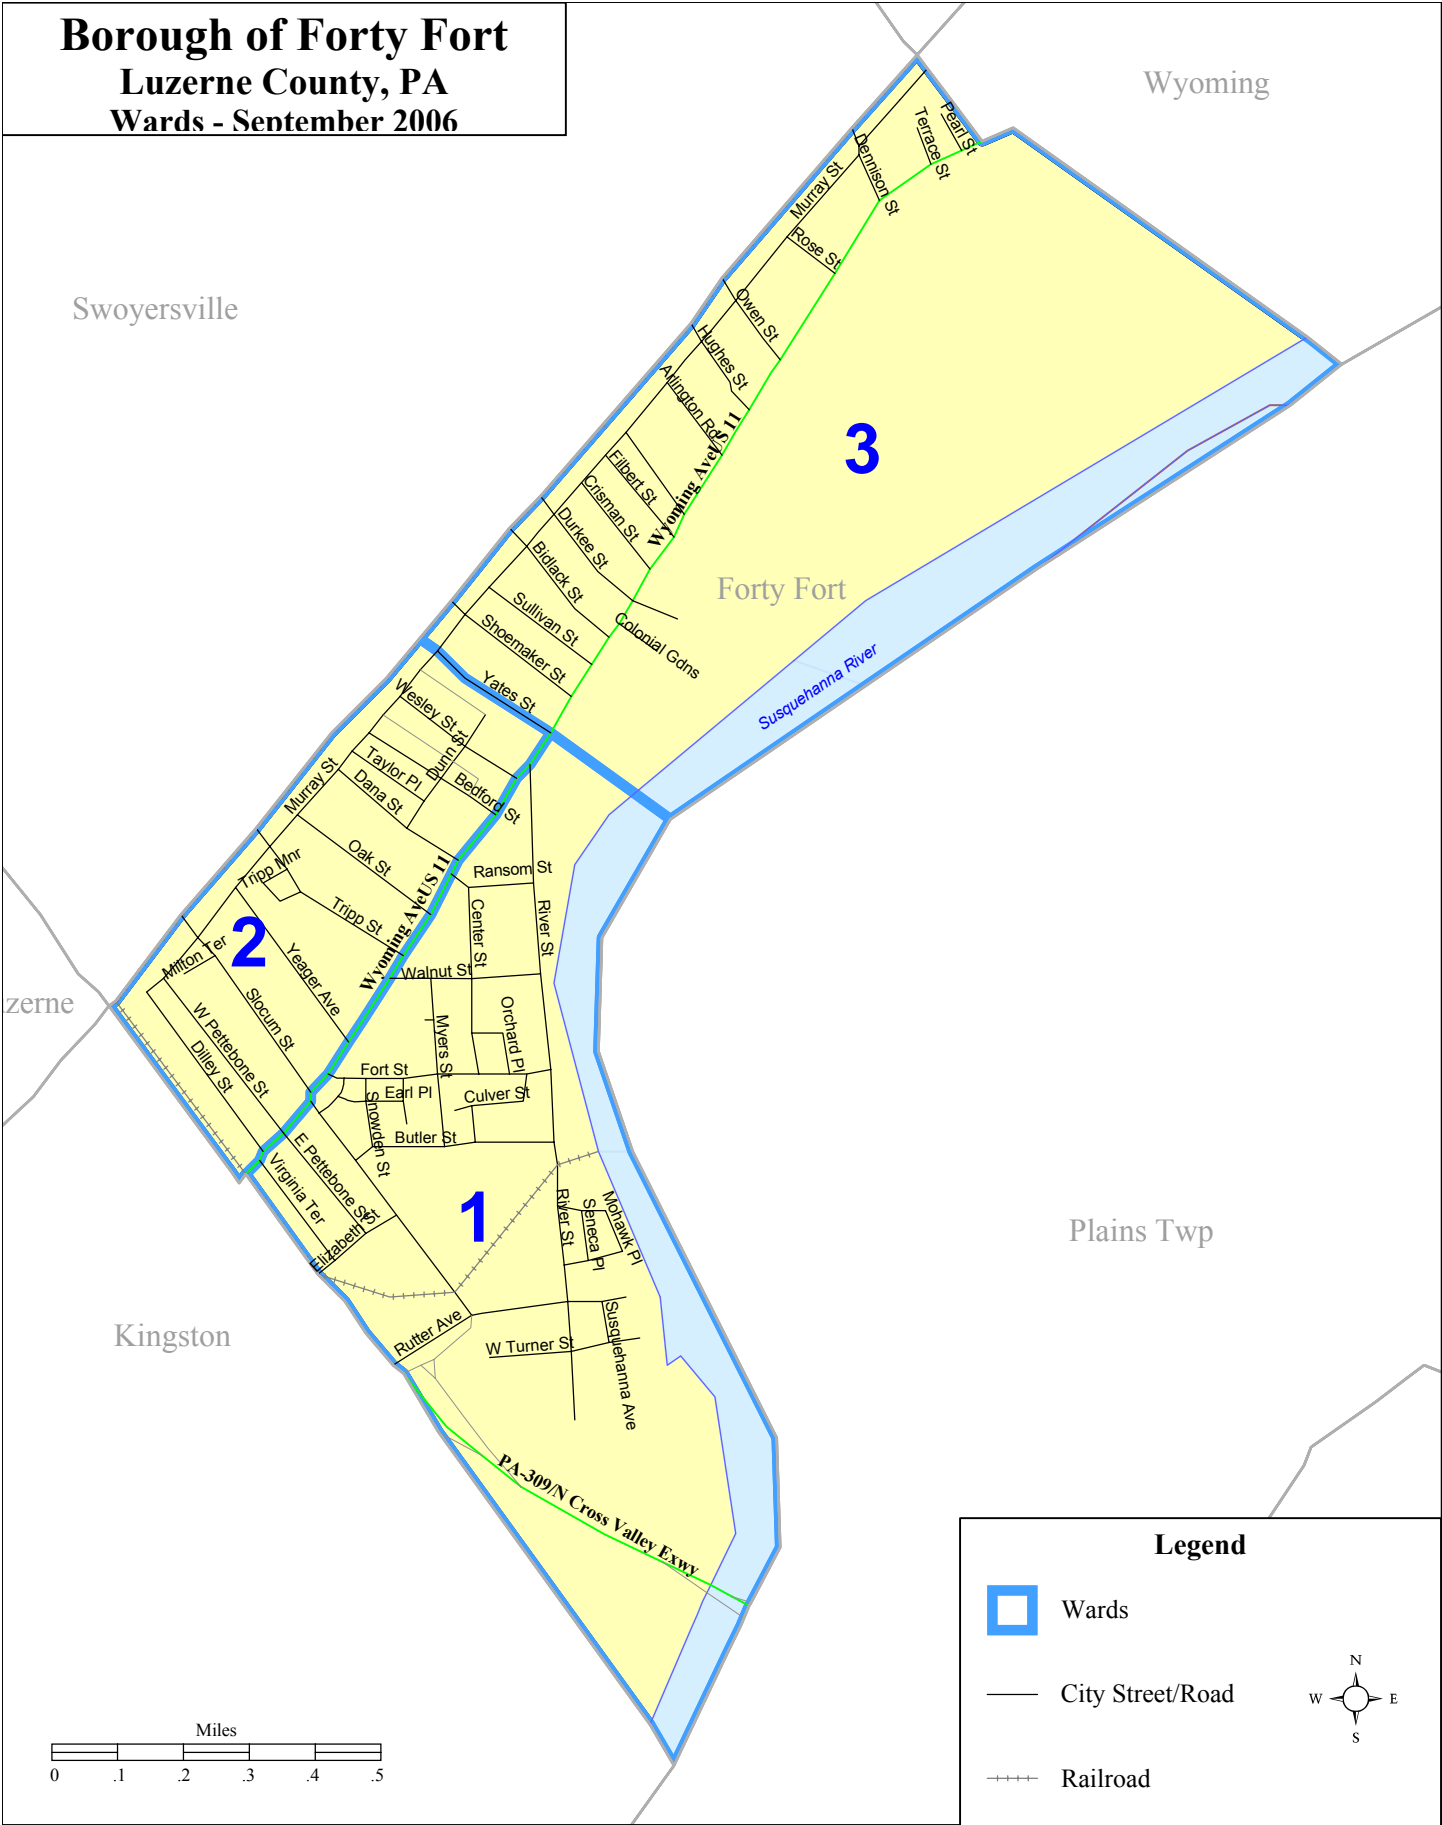

**Borough of Forty Fort**  
**Luzerne County, PA**  
**Wards - September 2006**

Wyoming

Swoyersville

**3**

Forty Fort

Susquehanna River

**2**

**1**

Plains Twp

Kingston

**Legend**

Wards

City Street/Road

Railroad