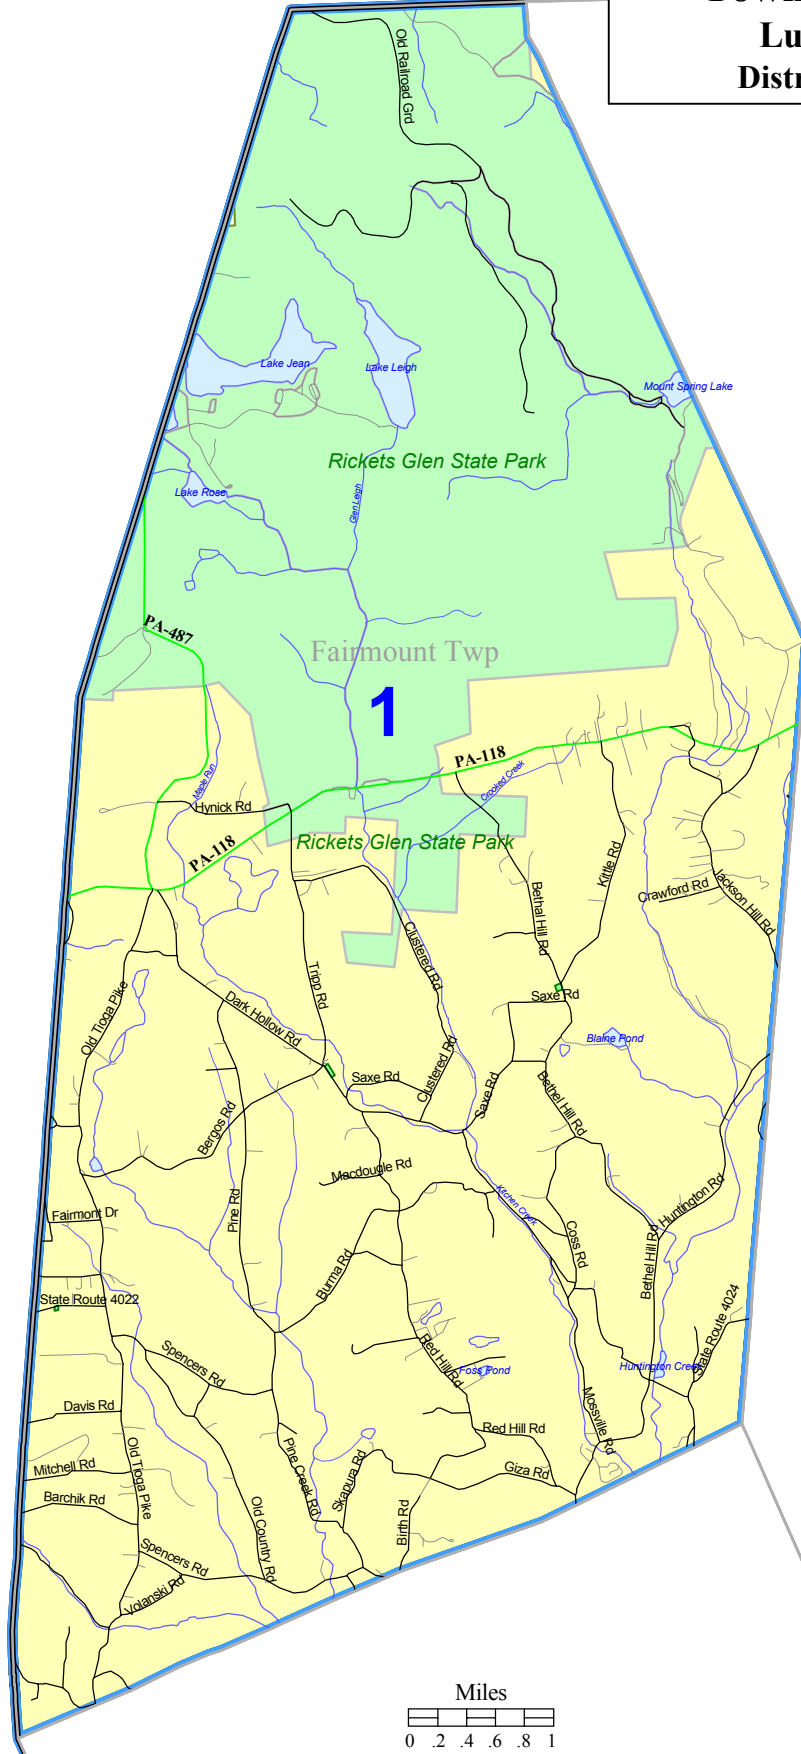

Township of Fairmount
Luzerne County, PA
Districts - December 2006

Ross Twp

Legend

-  Districts
-  City Street/Road
-  Railroad