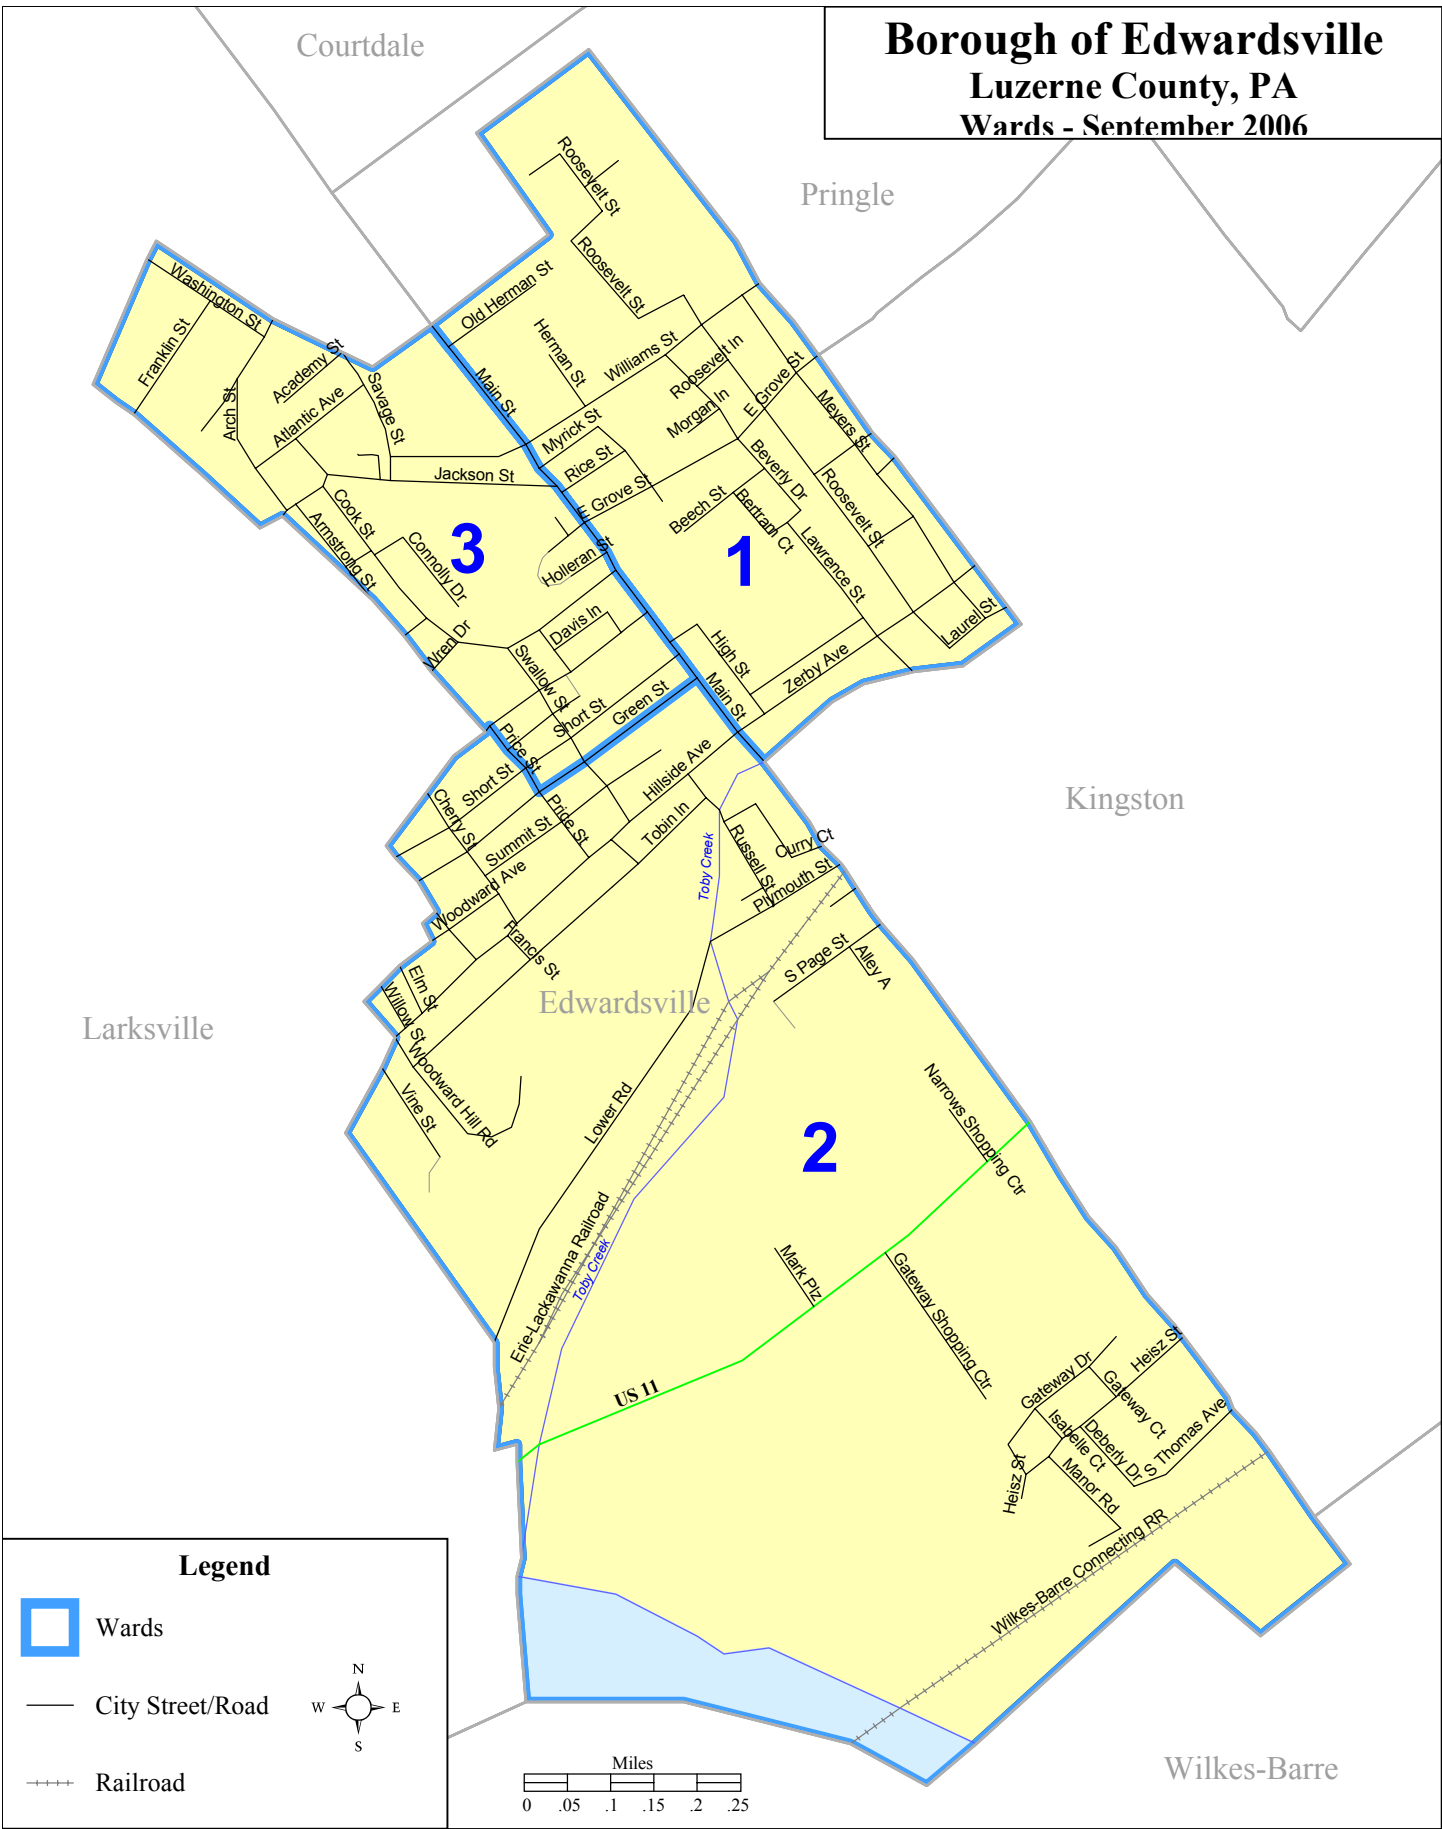

Borough of Edwarsville

Luzerne County, PA

Wards - September 2006

Legend

Wards

City Street/Road

Railroad