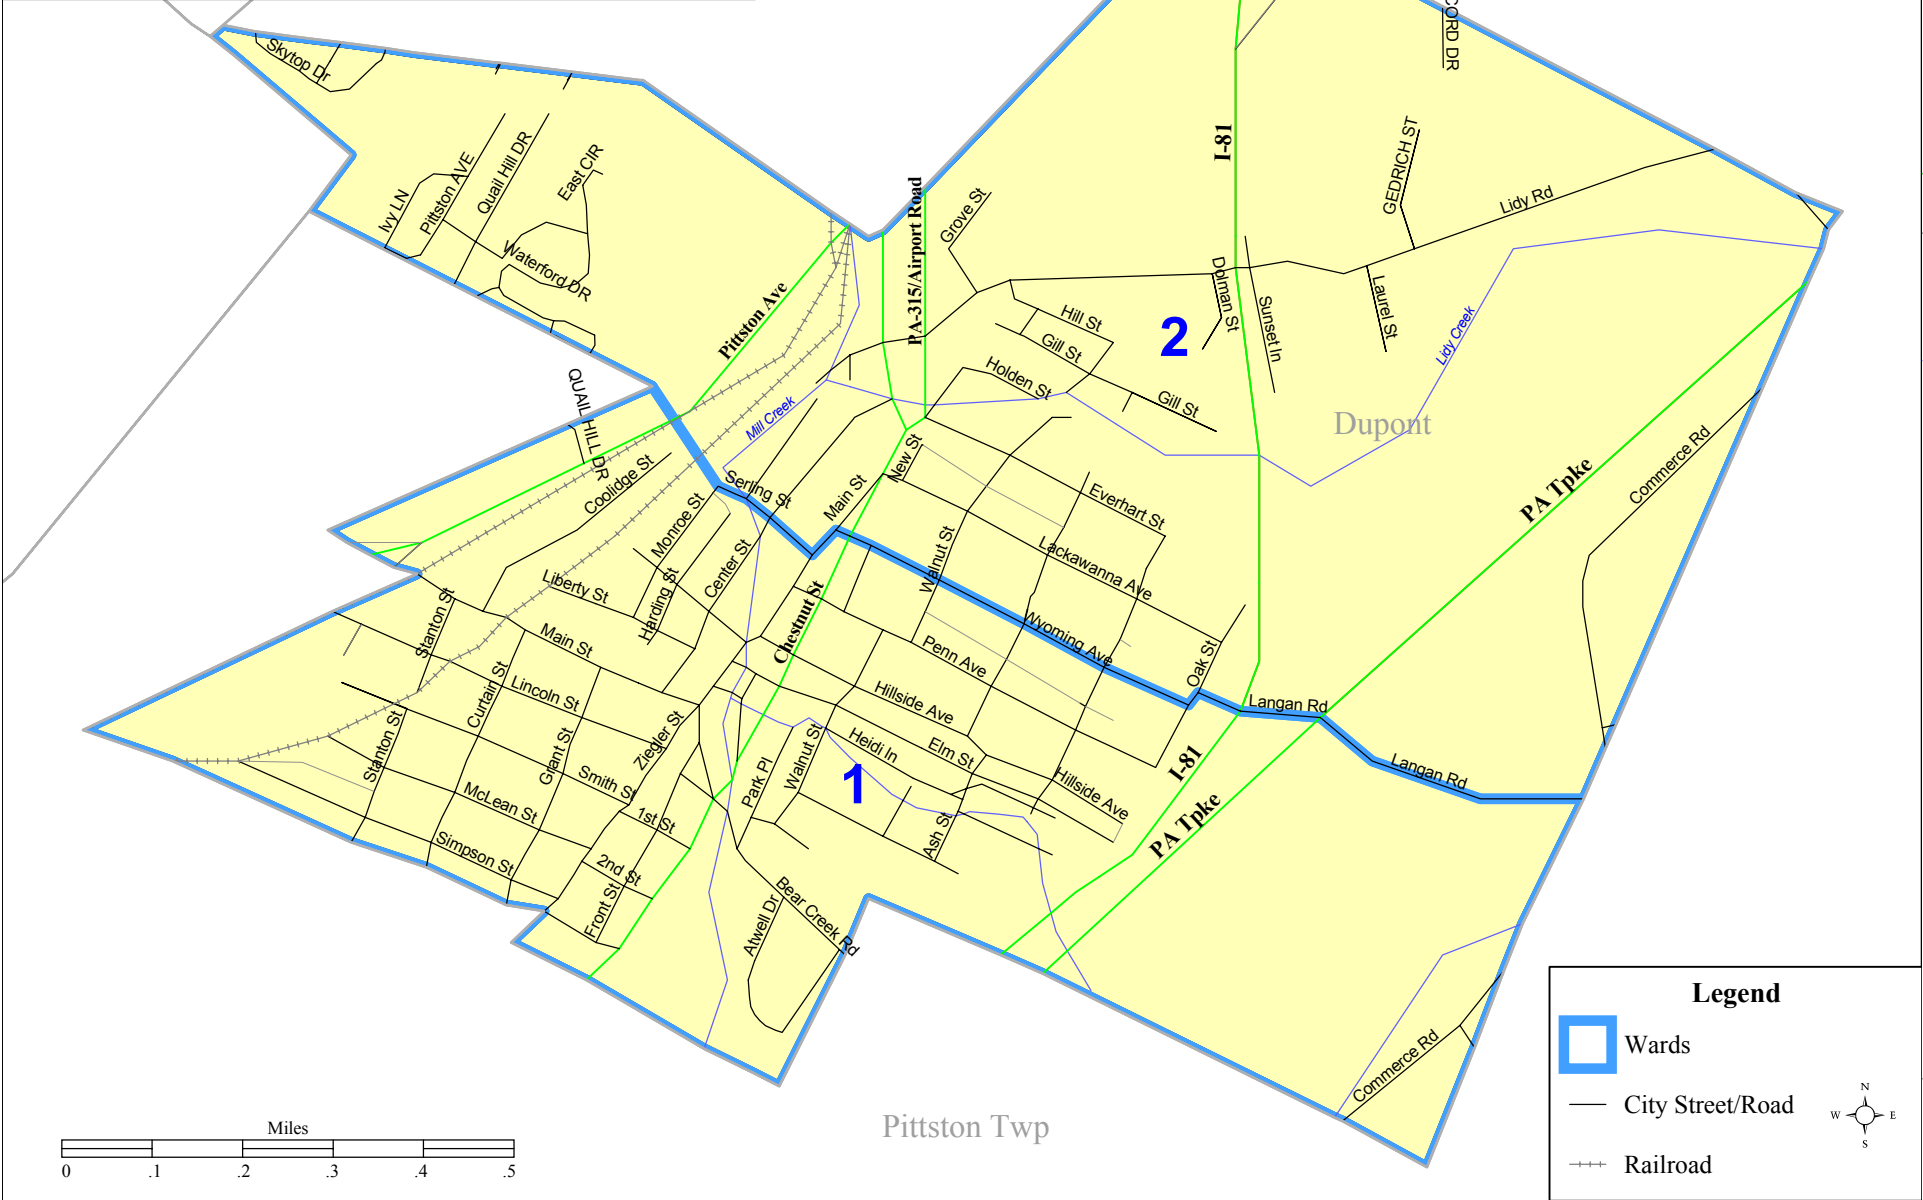

**Borough of Dupont
Luzerne County, PA
Wards - September 2006**

Legend

- Wards
- City Street/Road
- Railroad

N
W E
S