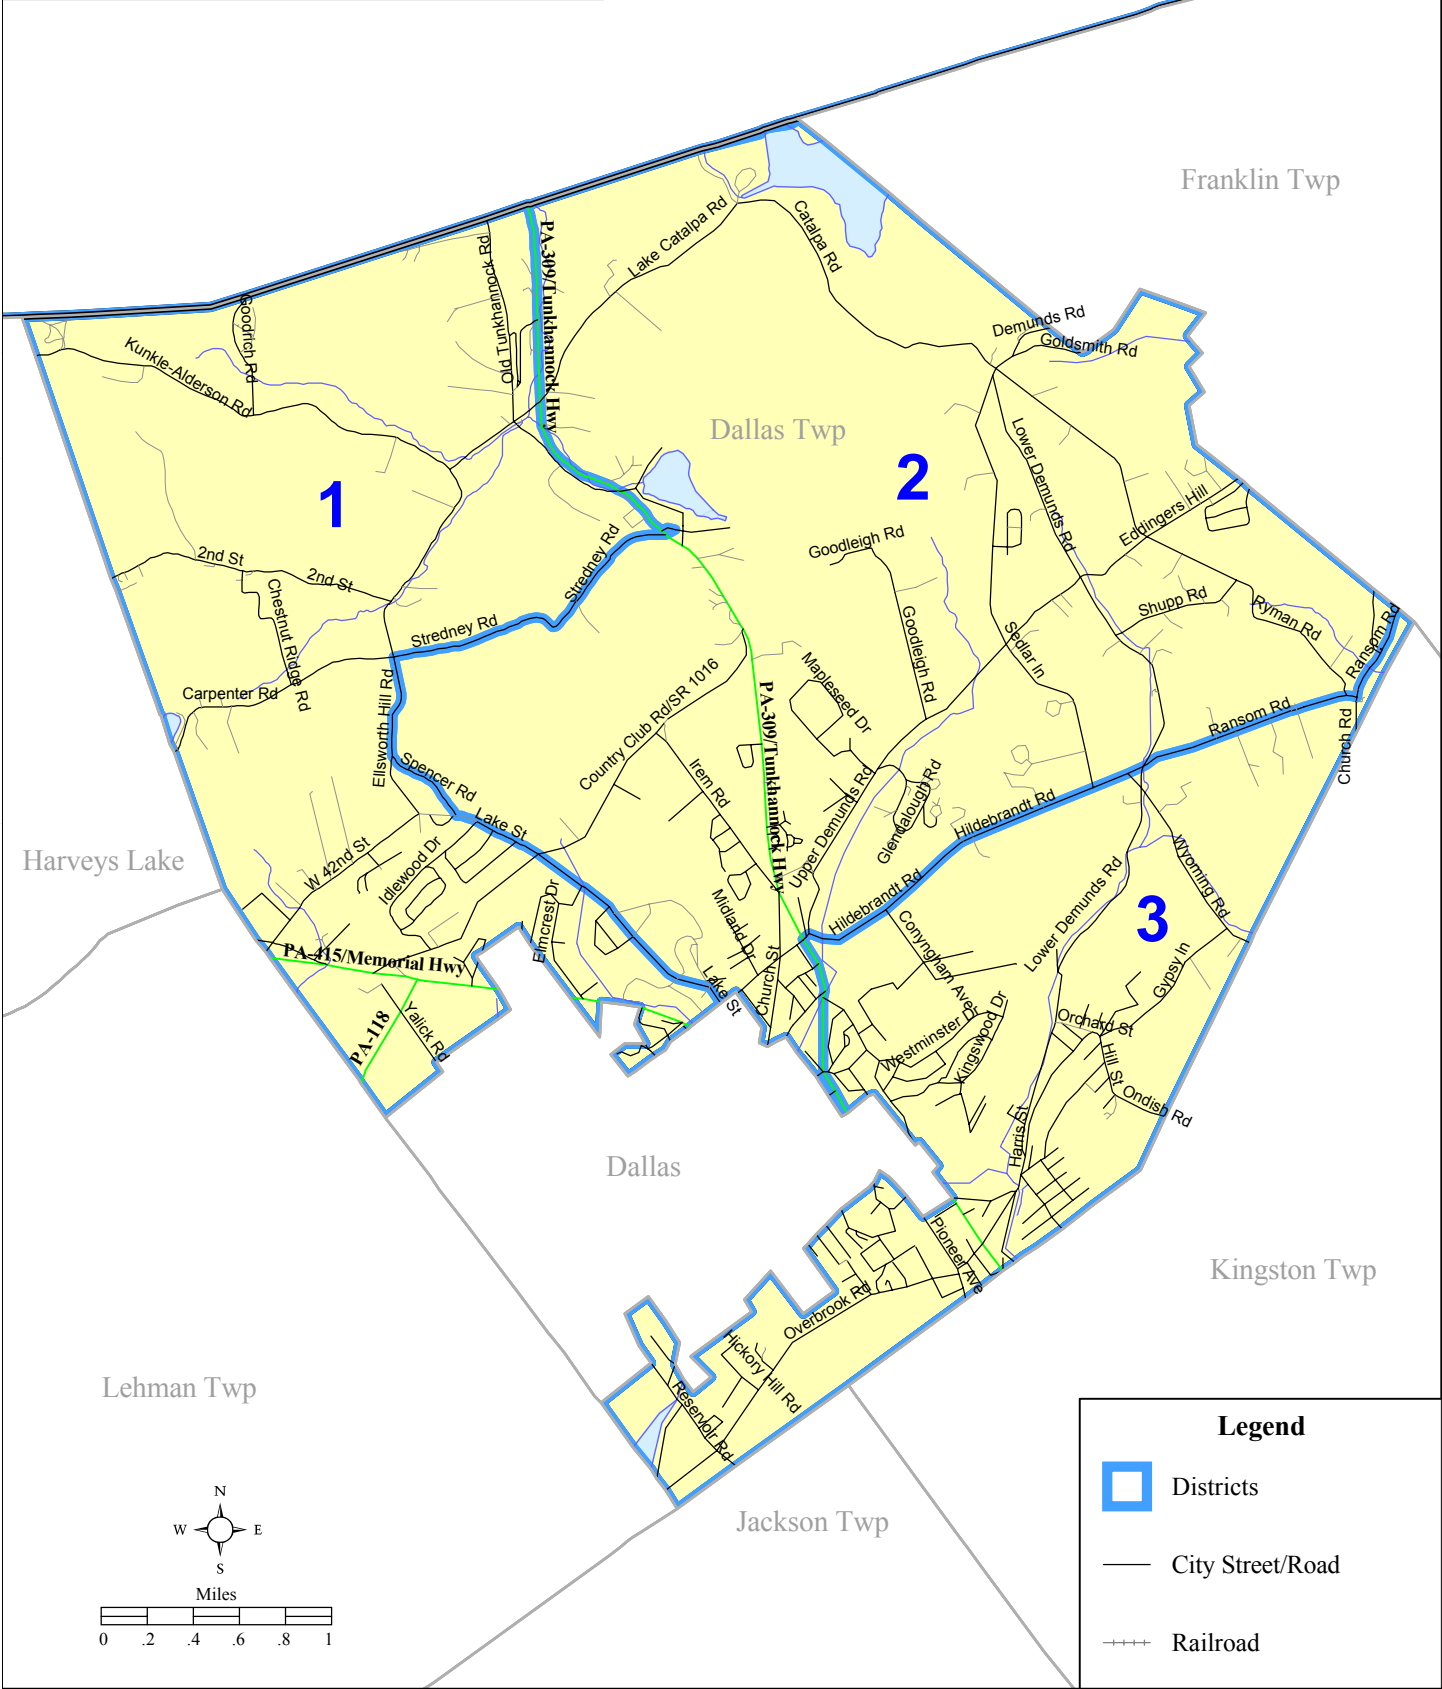

Township of Dallas
 Luzerne County, PA
 Districts - February 2007

Legend

- Districts
- City Street/Road
- ++++ Railroad