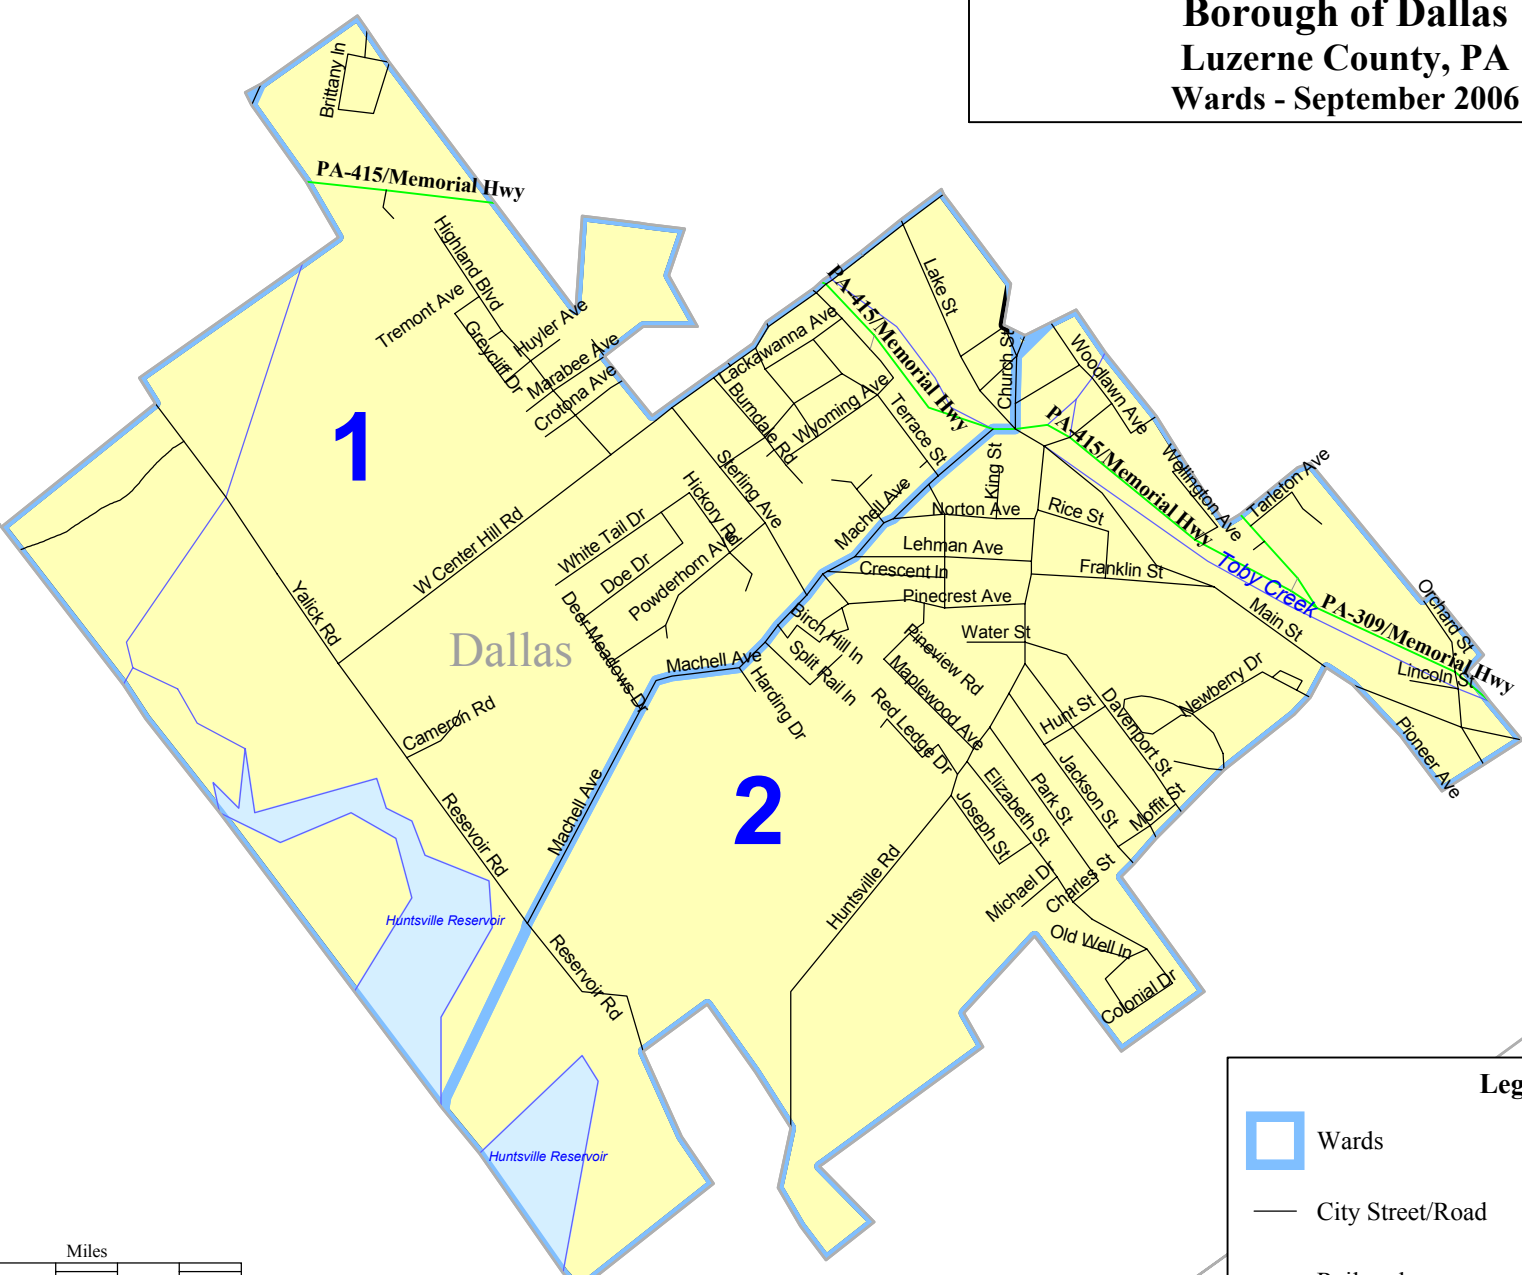

**Borough of Dallas
Luzerne County, PA
Wards - September 2006**

Legend

- Wards
- City Street/Road
- +—+— Railroad