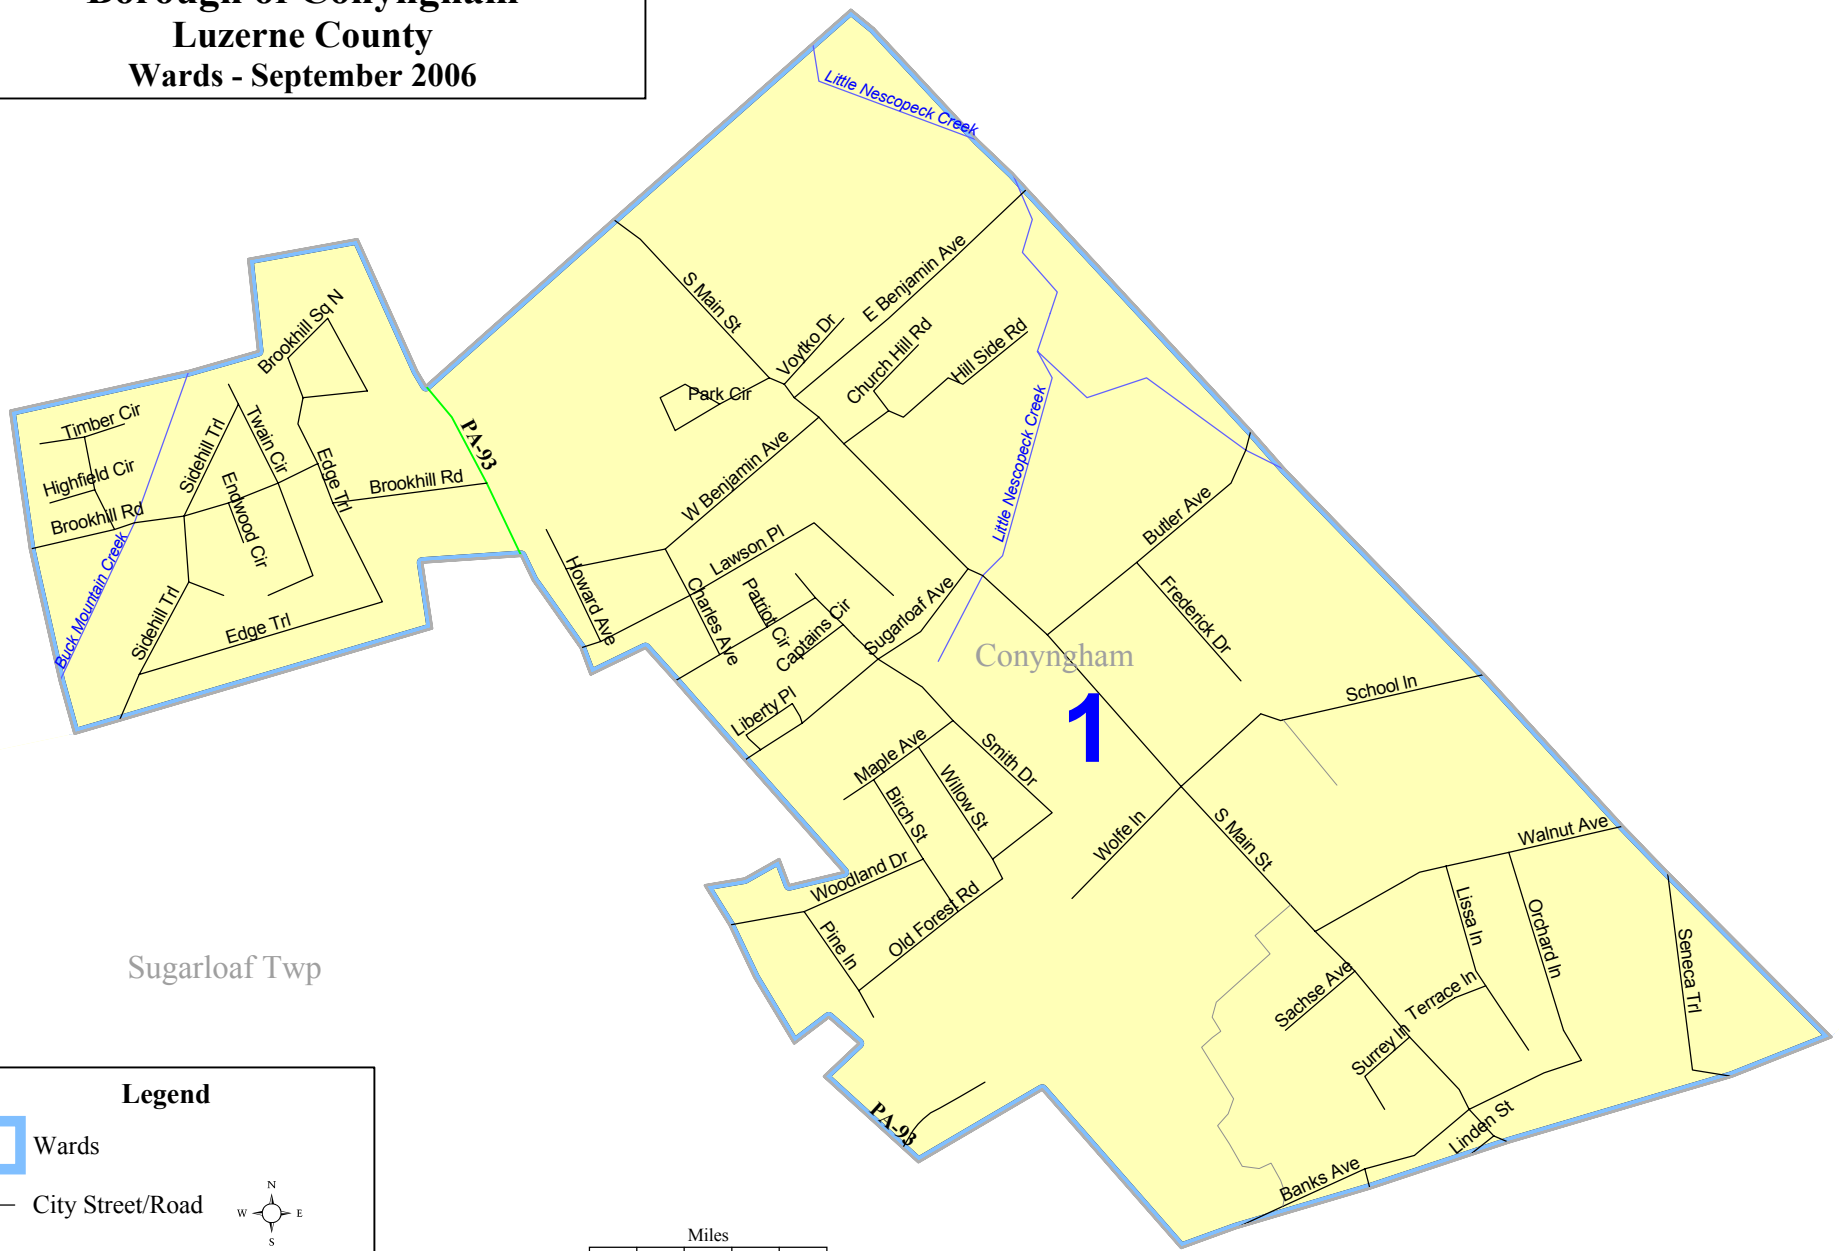

Borough of Conyngham
Luzerne County
Wards - September 2006

Sugarloaf Twp

Legend

-  Wards
 -  City Street/Road
 -  Railroad
- 