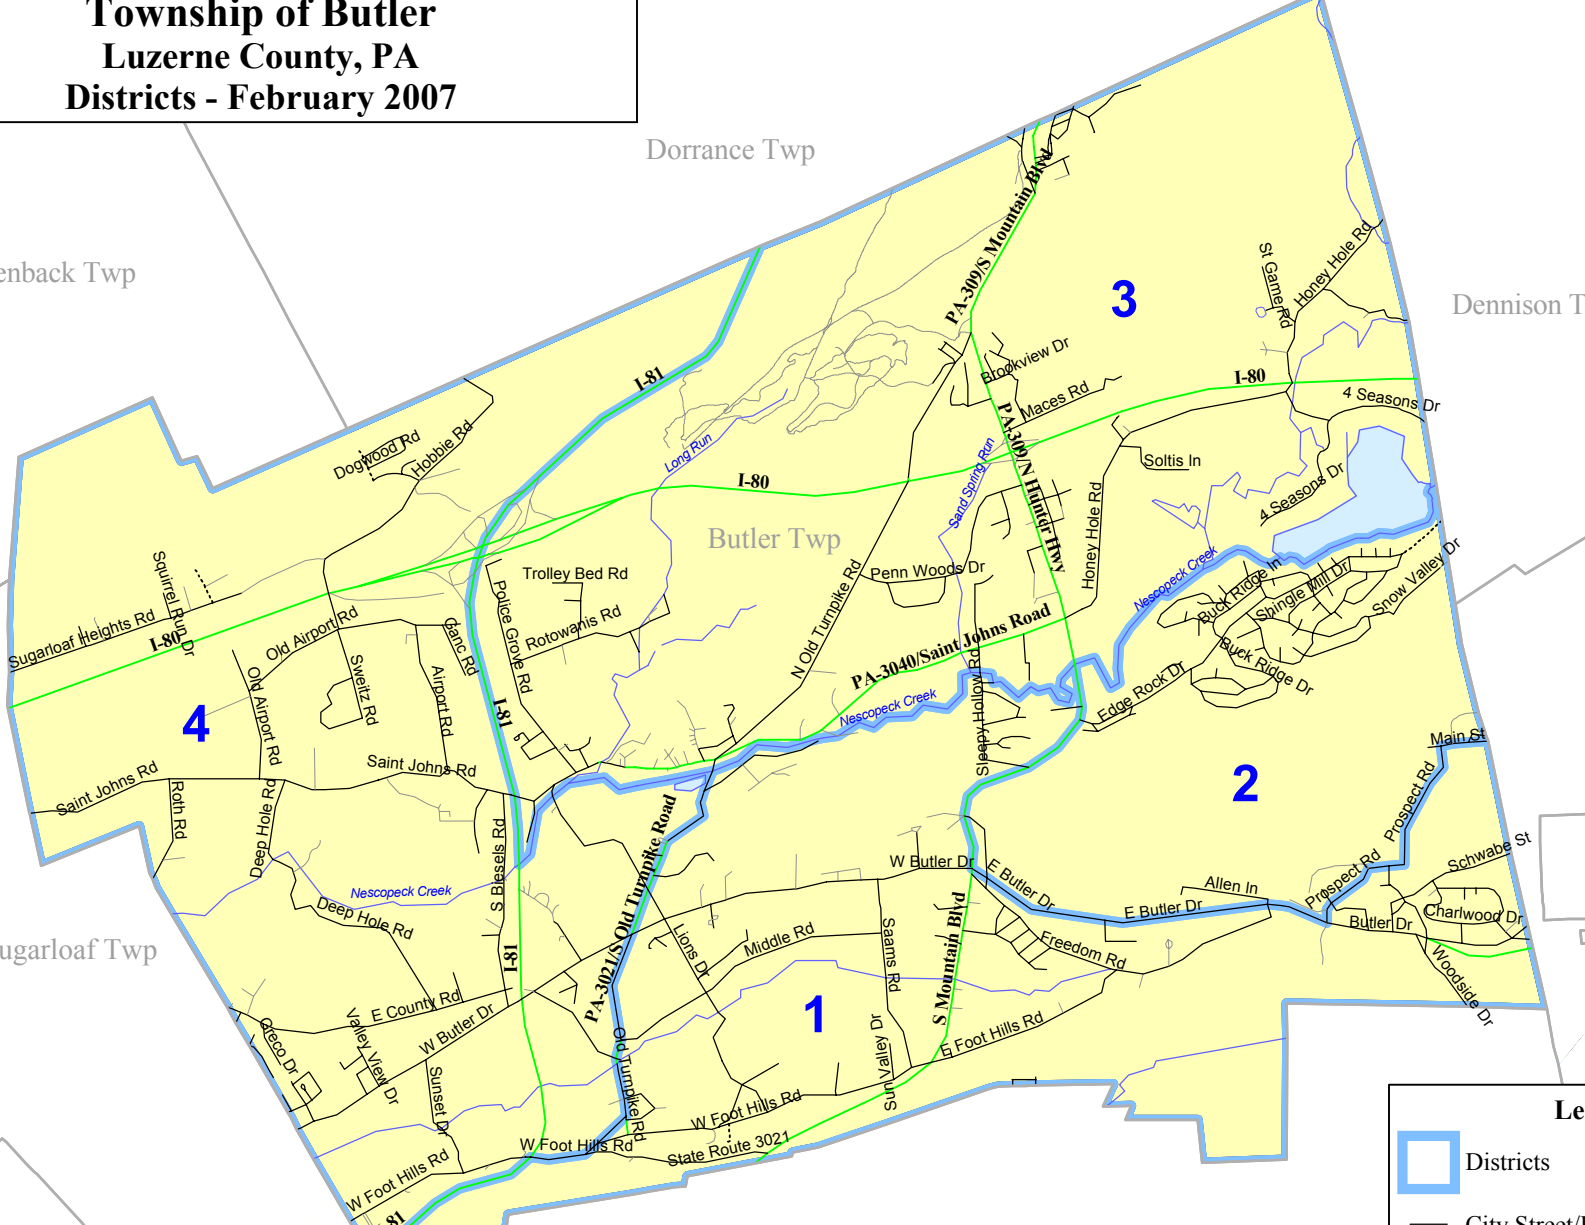

Township of Butler
Luzerne County, PA
Districts - February 2007

Dorrance Twp

Hollenback Twp

Dennison Twp

Butler Twp

Freeland

Sugarloaf Twp

Conyngham

Hazle Twp

Legend

- Districts
- City Street/Road
- Railroad