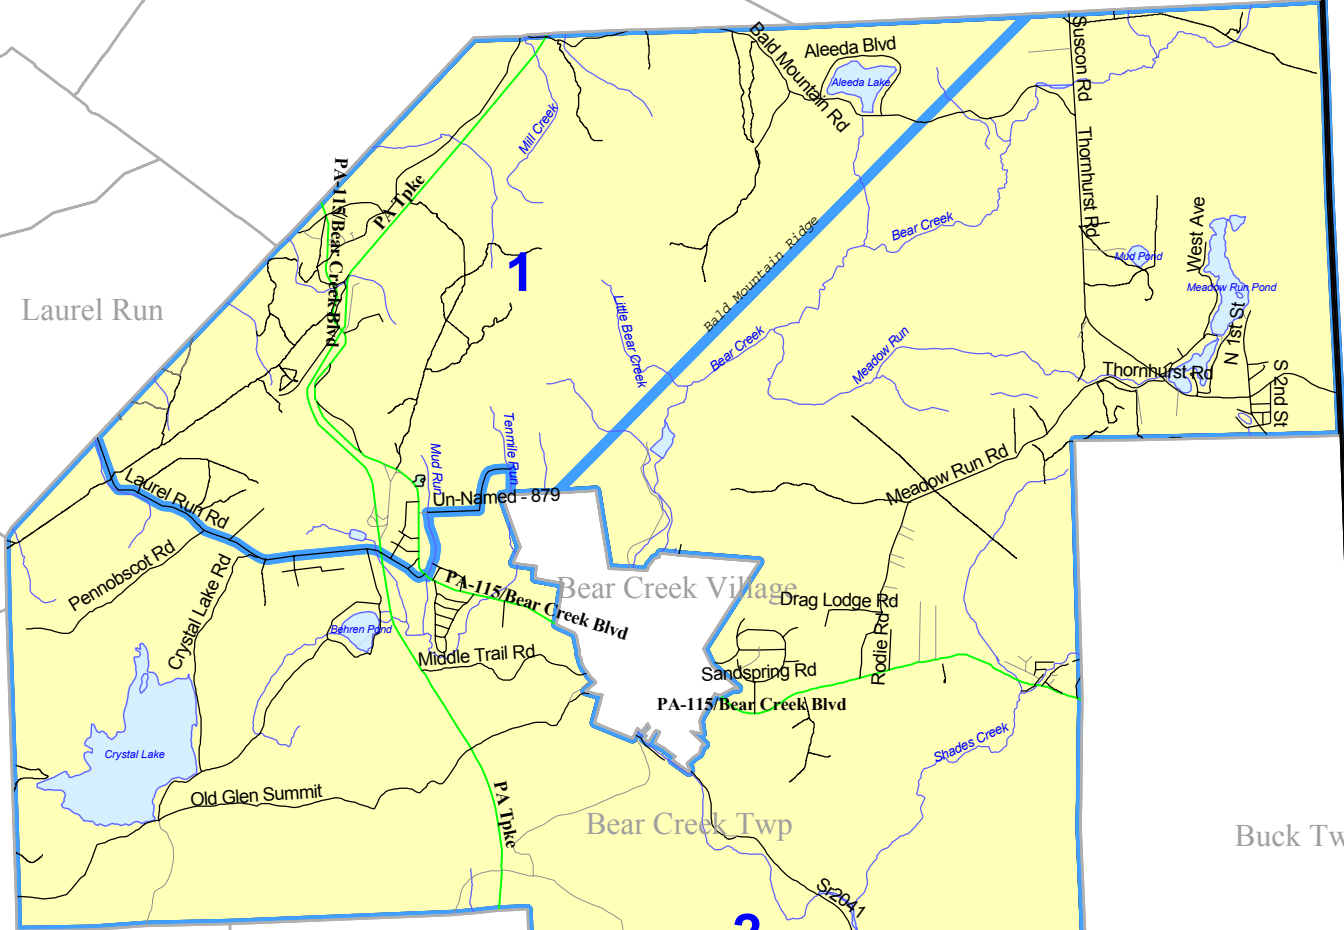

# Township of Bear Creek

Luzerne County, PA  
Districts - February 2007

Jenkins Twp

Plains Twp

Laurel Run

Suscon Rd  
Thornhurst Rd  
West Ave  
Meadow Run Pond  
N 7th St  
S 2nd St

Bear Creek Village  
Drag Lodge Rd  
Sandspring Rd  
PA-115/Bear Creek Blvd

Buck Twp

Fairview Twp

Dennison Twp

Penn Lake Park

**Legend**

- Districts
- City Street/Road
- ++++ Railroad

Old Ford Rd  
Aspert Rd  
PA-115

Sr2041  
Franco E Walter Reservoir  
Walker Des Rd  
Garnsey Pond

Crystal Lake  
Old Glen Summit  
Crystal Lake Rd  
Pennobscot Rd  
Laurel Run Rd

Un-Named - 879  
Mud Run  
Tennille Run

2

1

3