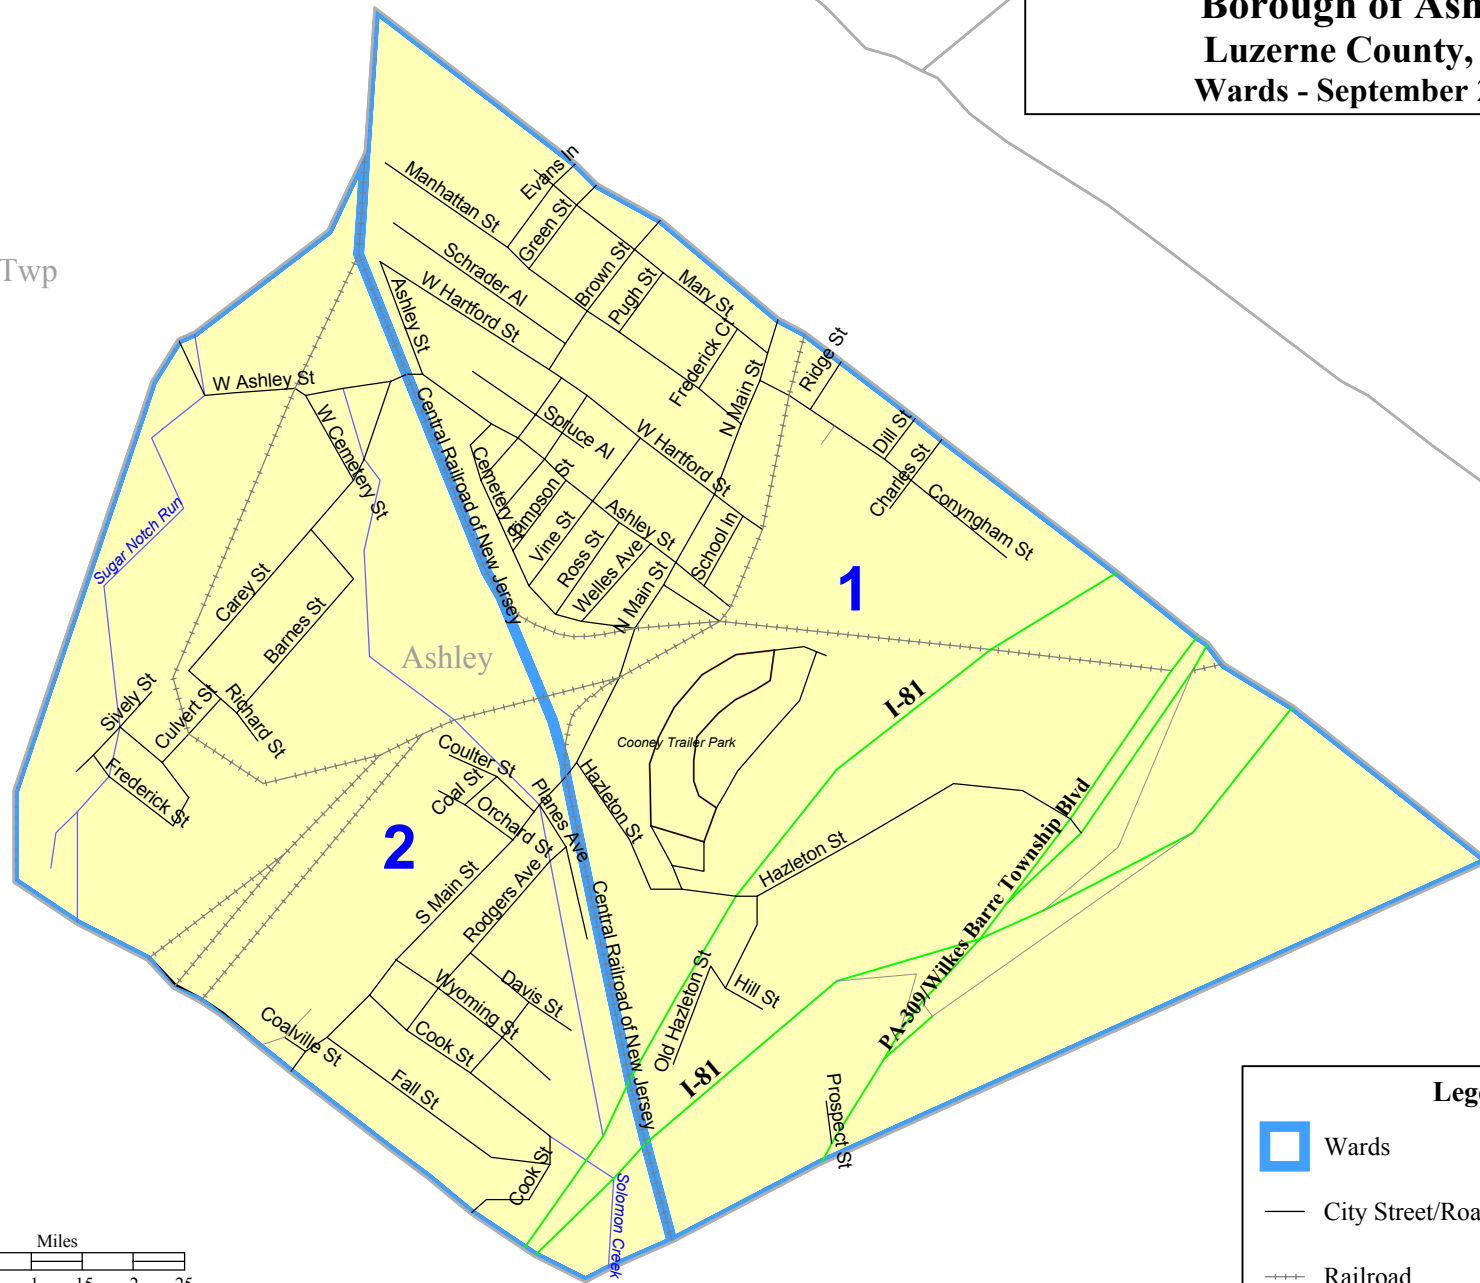

**Borough of Ashley
Luzerne County, PA
Wards - September 2006**

Hanover Twp

Legend

- Wards
- City Street/Road
- Railroad